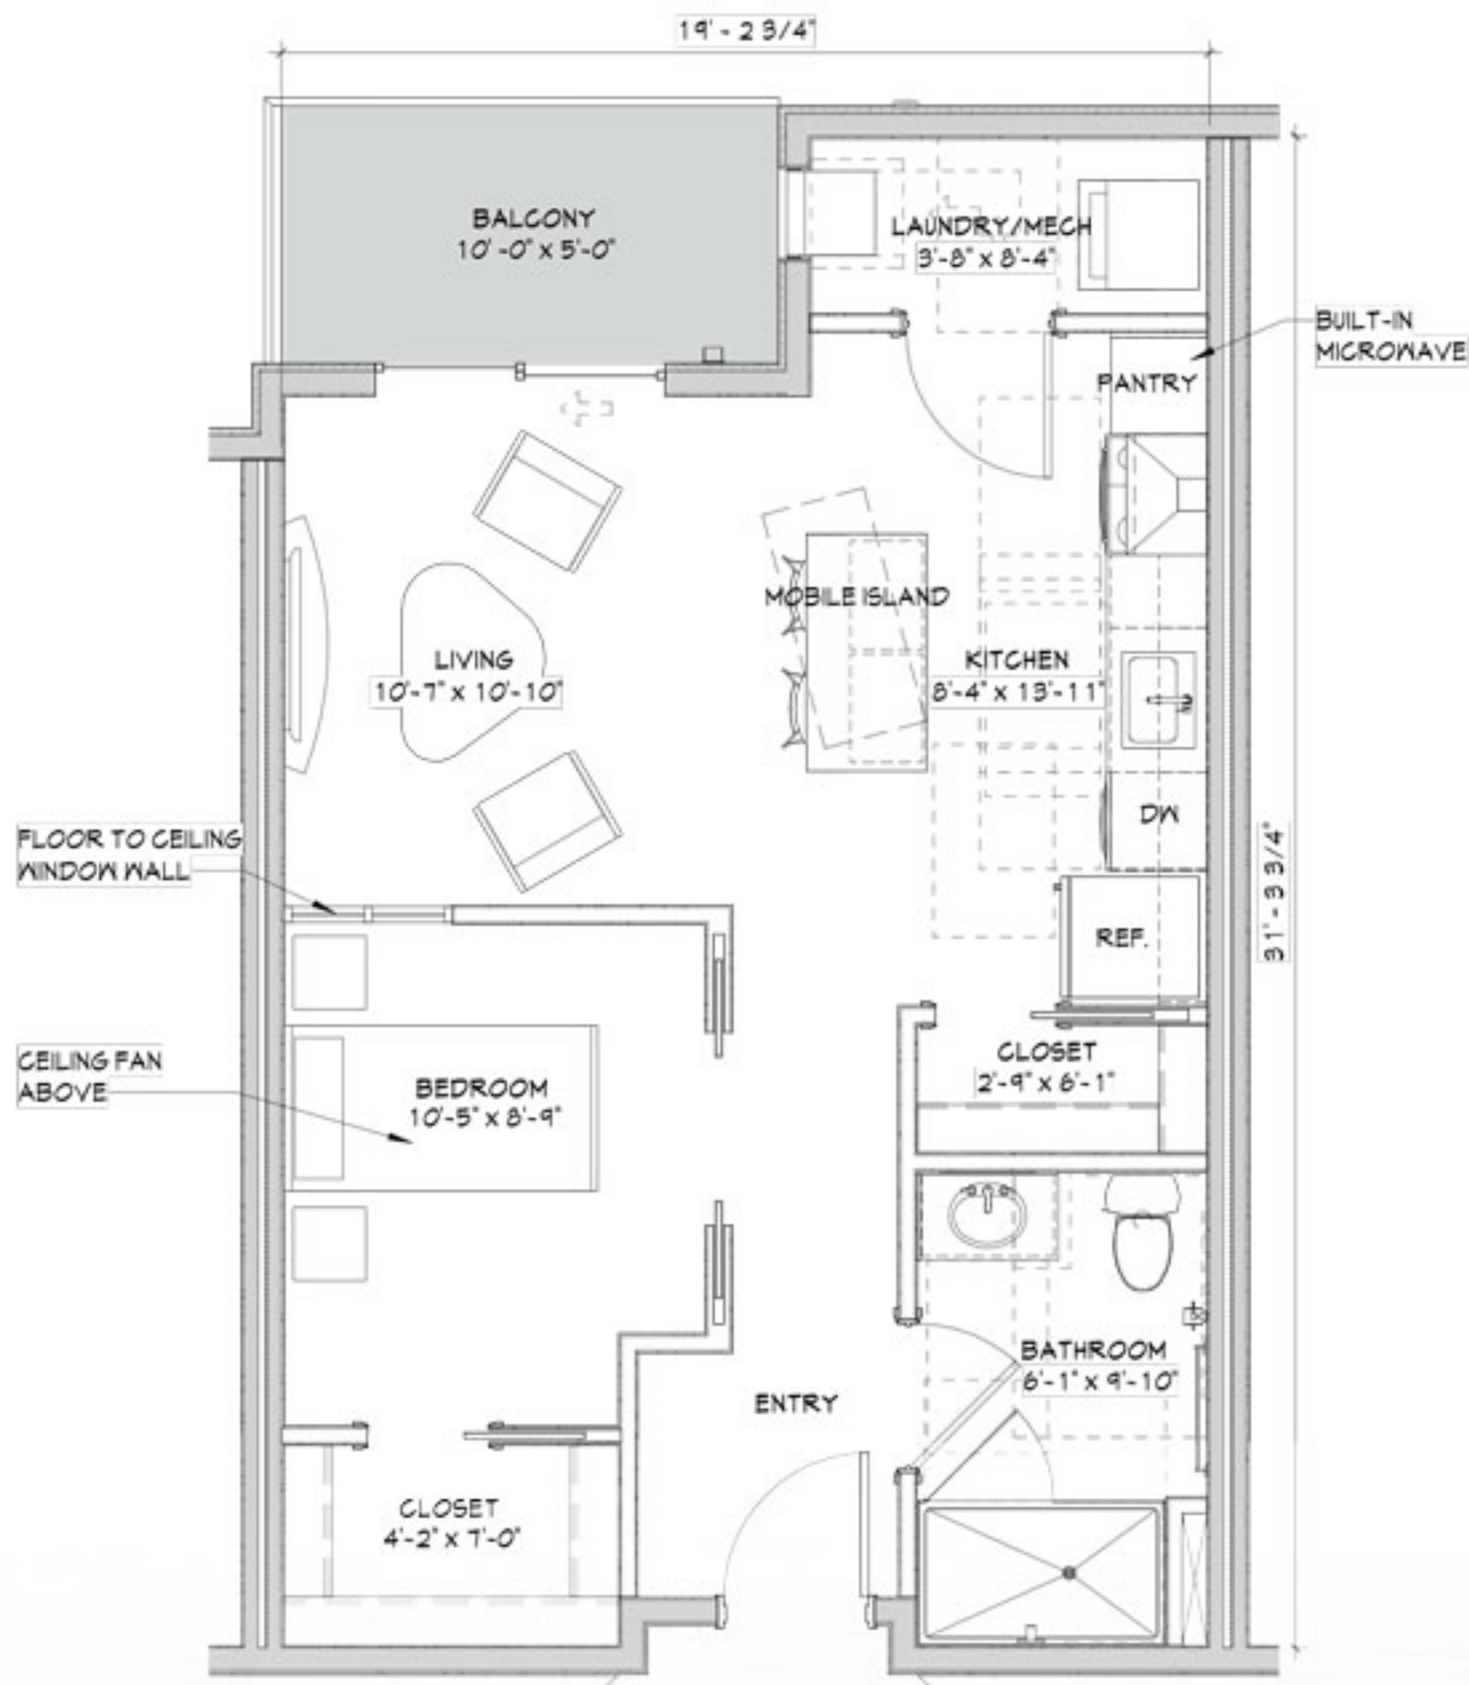

WALNUT TRACE

National Church Residences

Basil

1 Bedroom + 1 Bath • 587 sq. ft.

Date: _____ Unit #: _____ Price: _____

389 Olde Ridenour Road, Gahanna, OH 43230

844-211-1236 • www.WalnutTrace.org