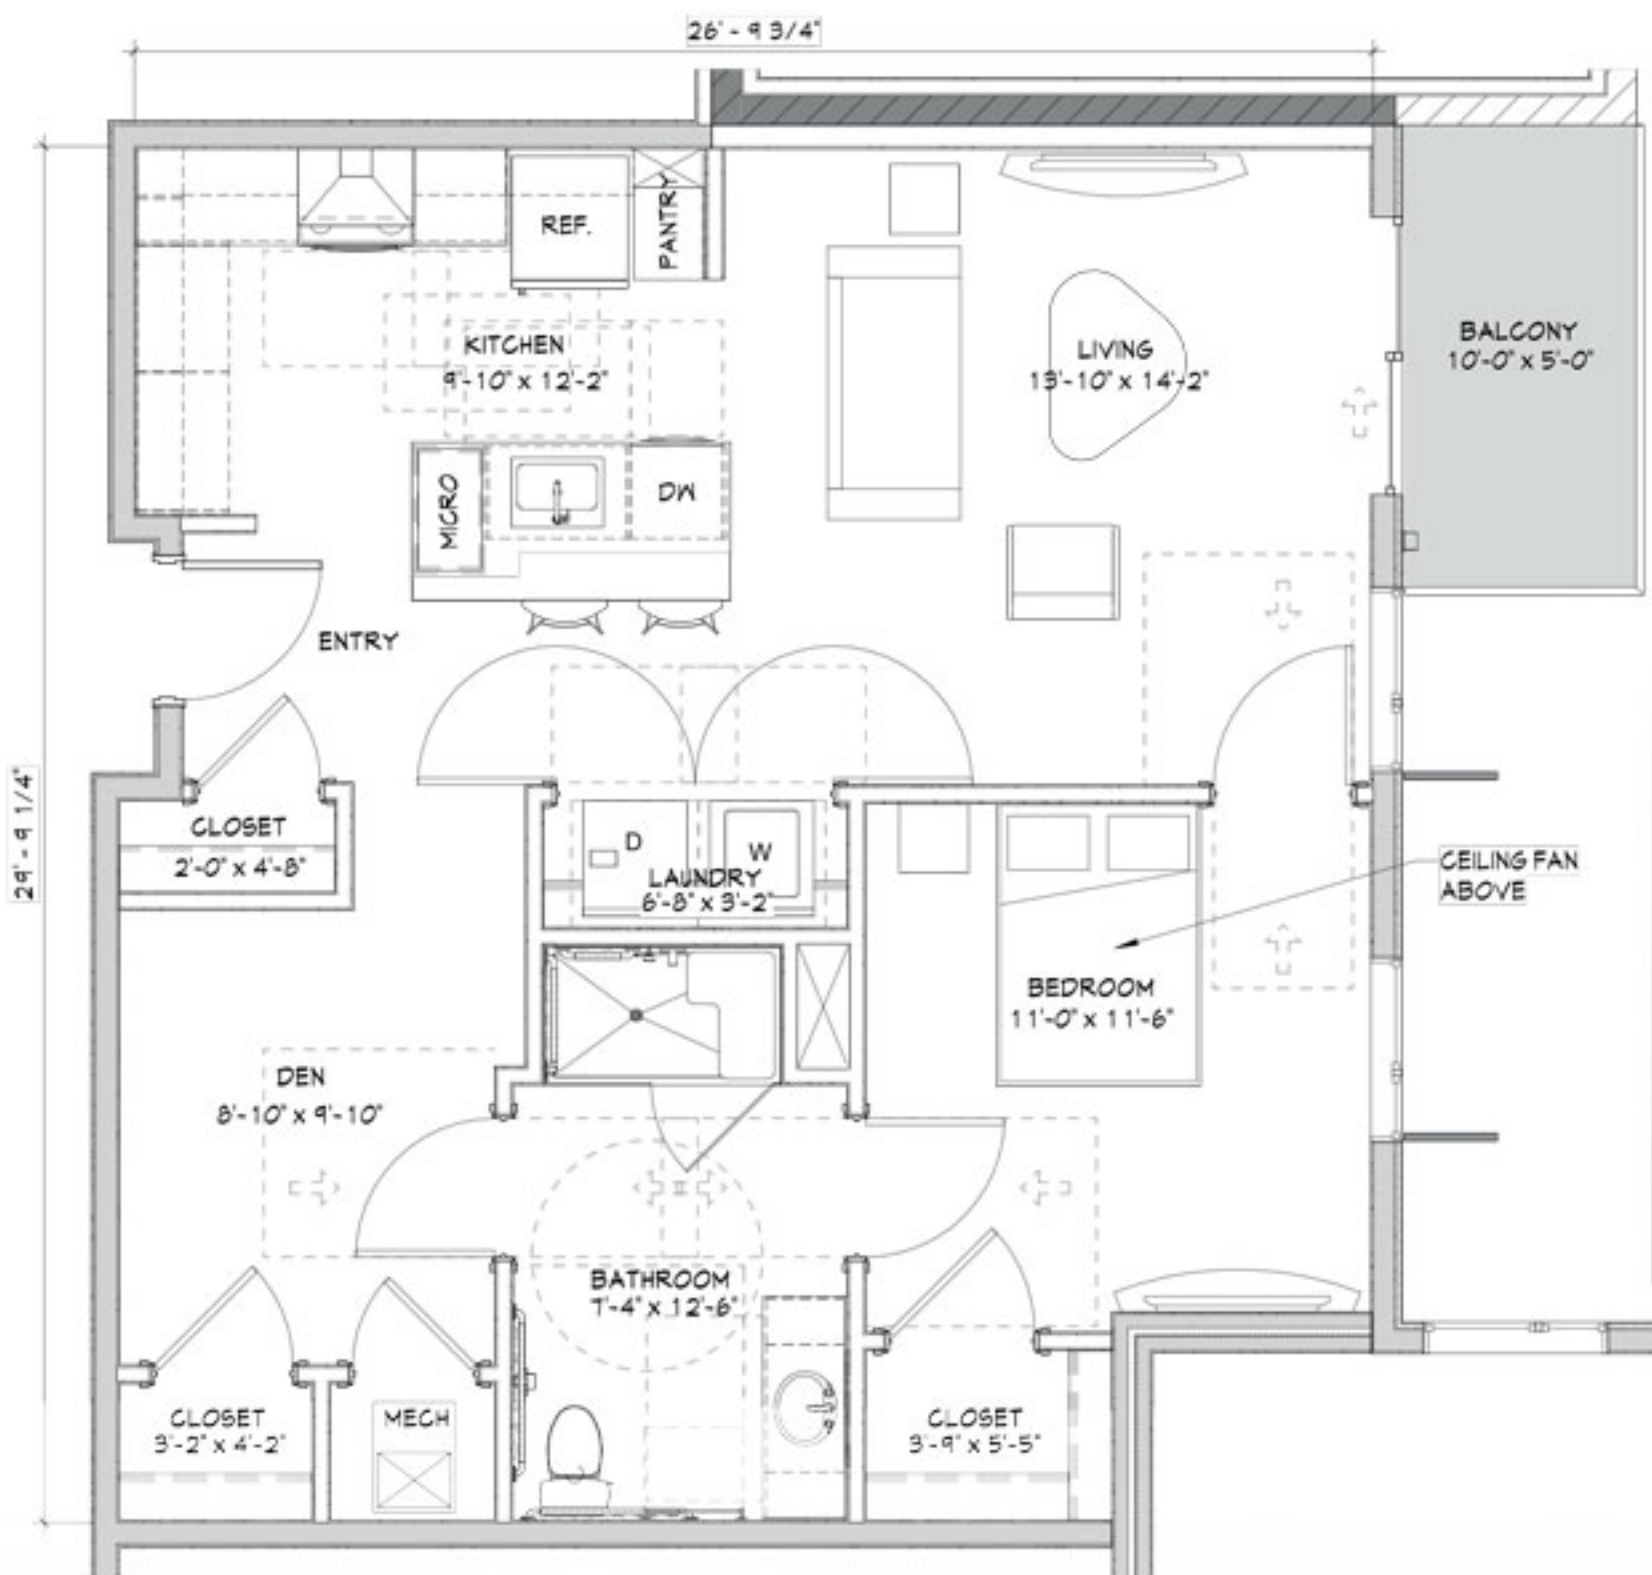

WALNUT TRACE

National Church Residences

Lemongrass - HC

1 Bedroom + 1 Bath + 1 Den • 828 sq. ft.

Date: _____ Unit #: _____ Price: _____

389 Olde Ridenour Road, Gahanna, OH 43230

844-211-1236 • www.WalnutTrace.org