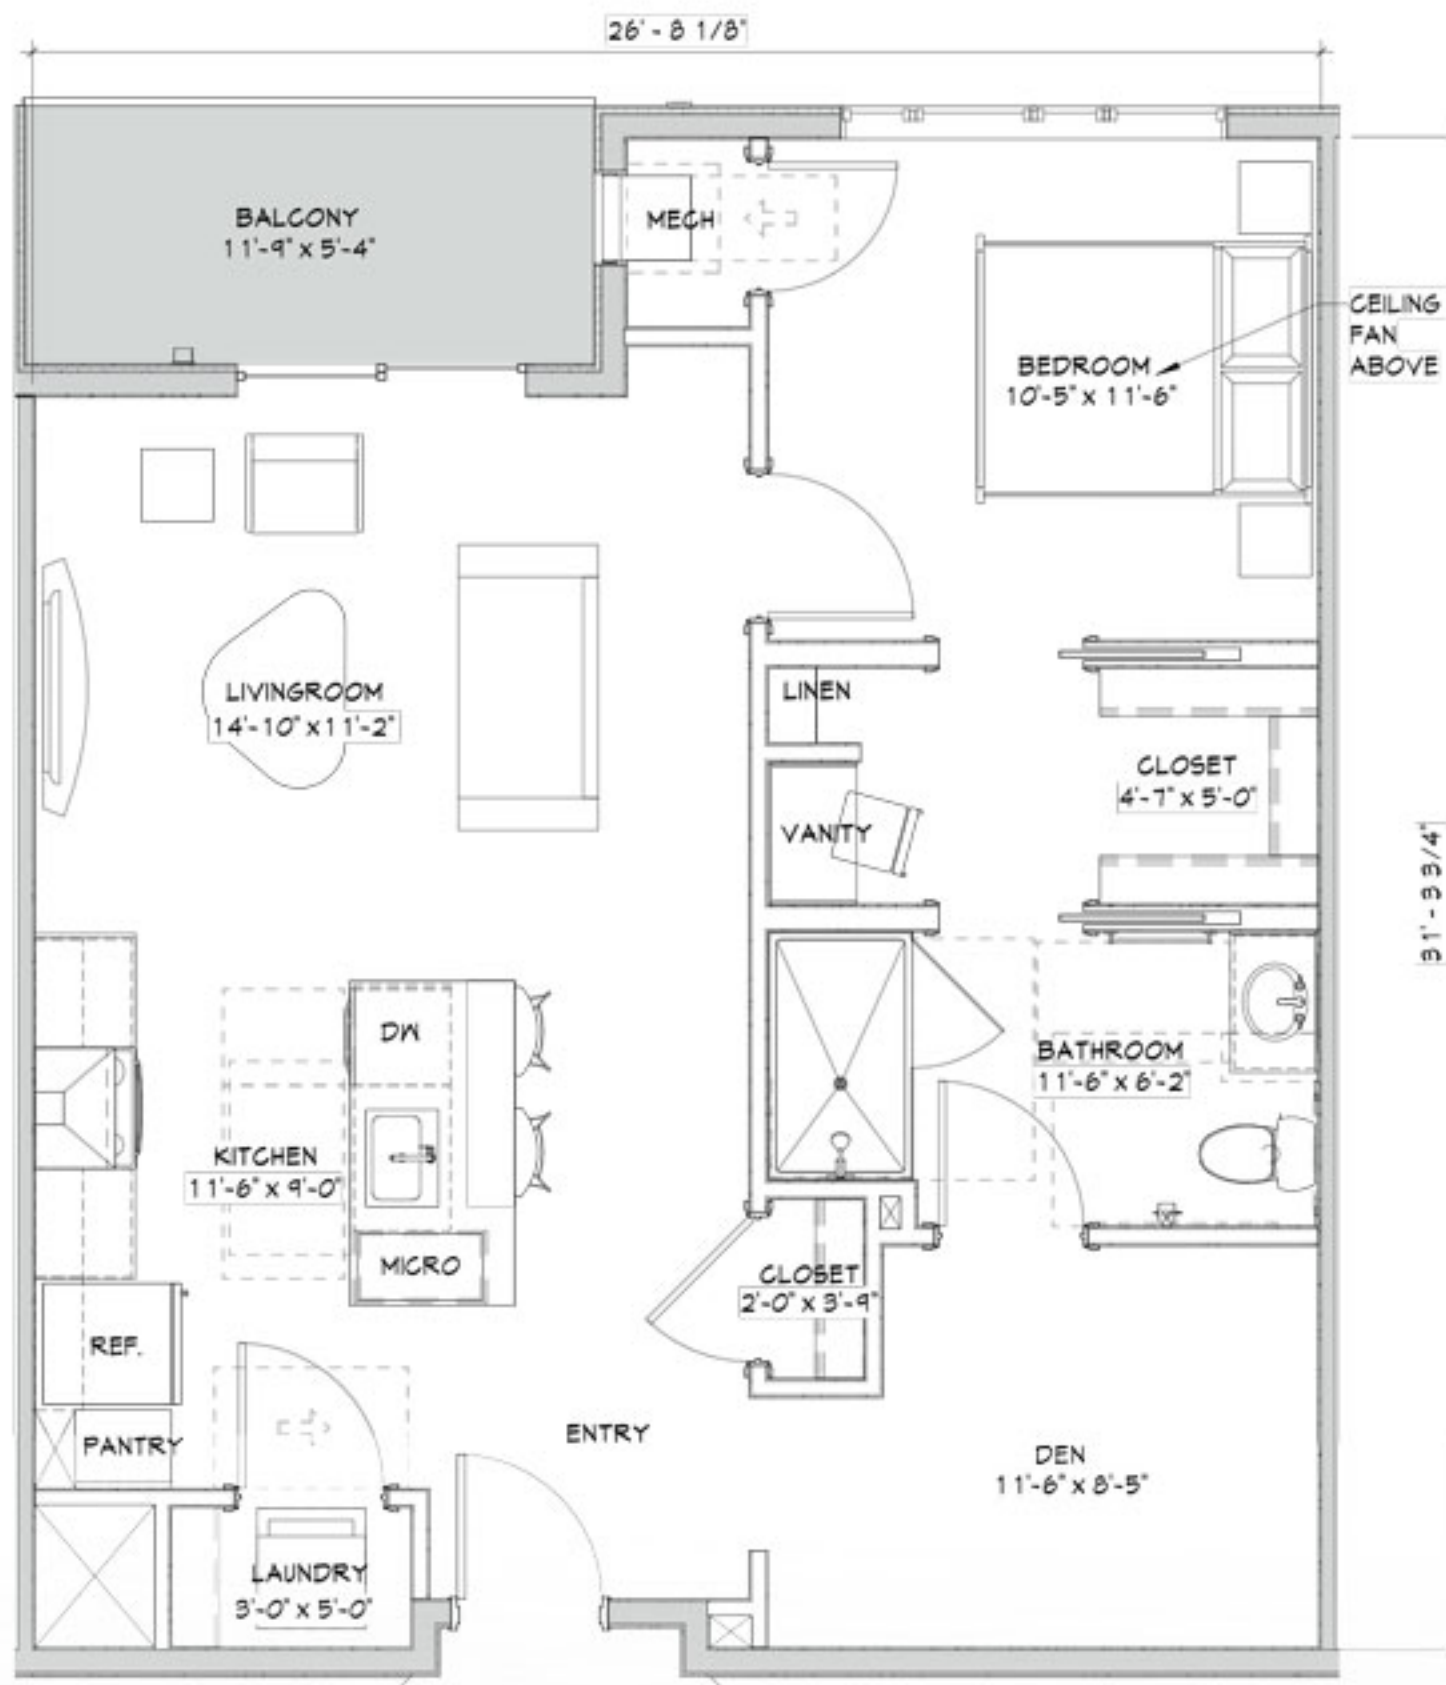

## Sage

1 Bedroom + 1 Bath + 1 Den • 823 sq. ft.

Date: \_\_\_\_\_ Unit #: \_\_\_\_\_ Price: \_\_\_\_\_

389 Olde Ridenour Road, Gahanna, OH 43230

844-211-1236 • [www.WalnutTrace.org](http://www.WalnutTrace.org)