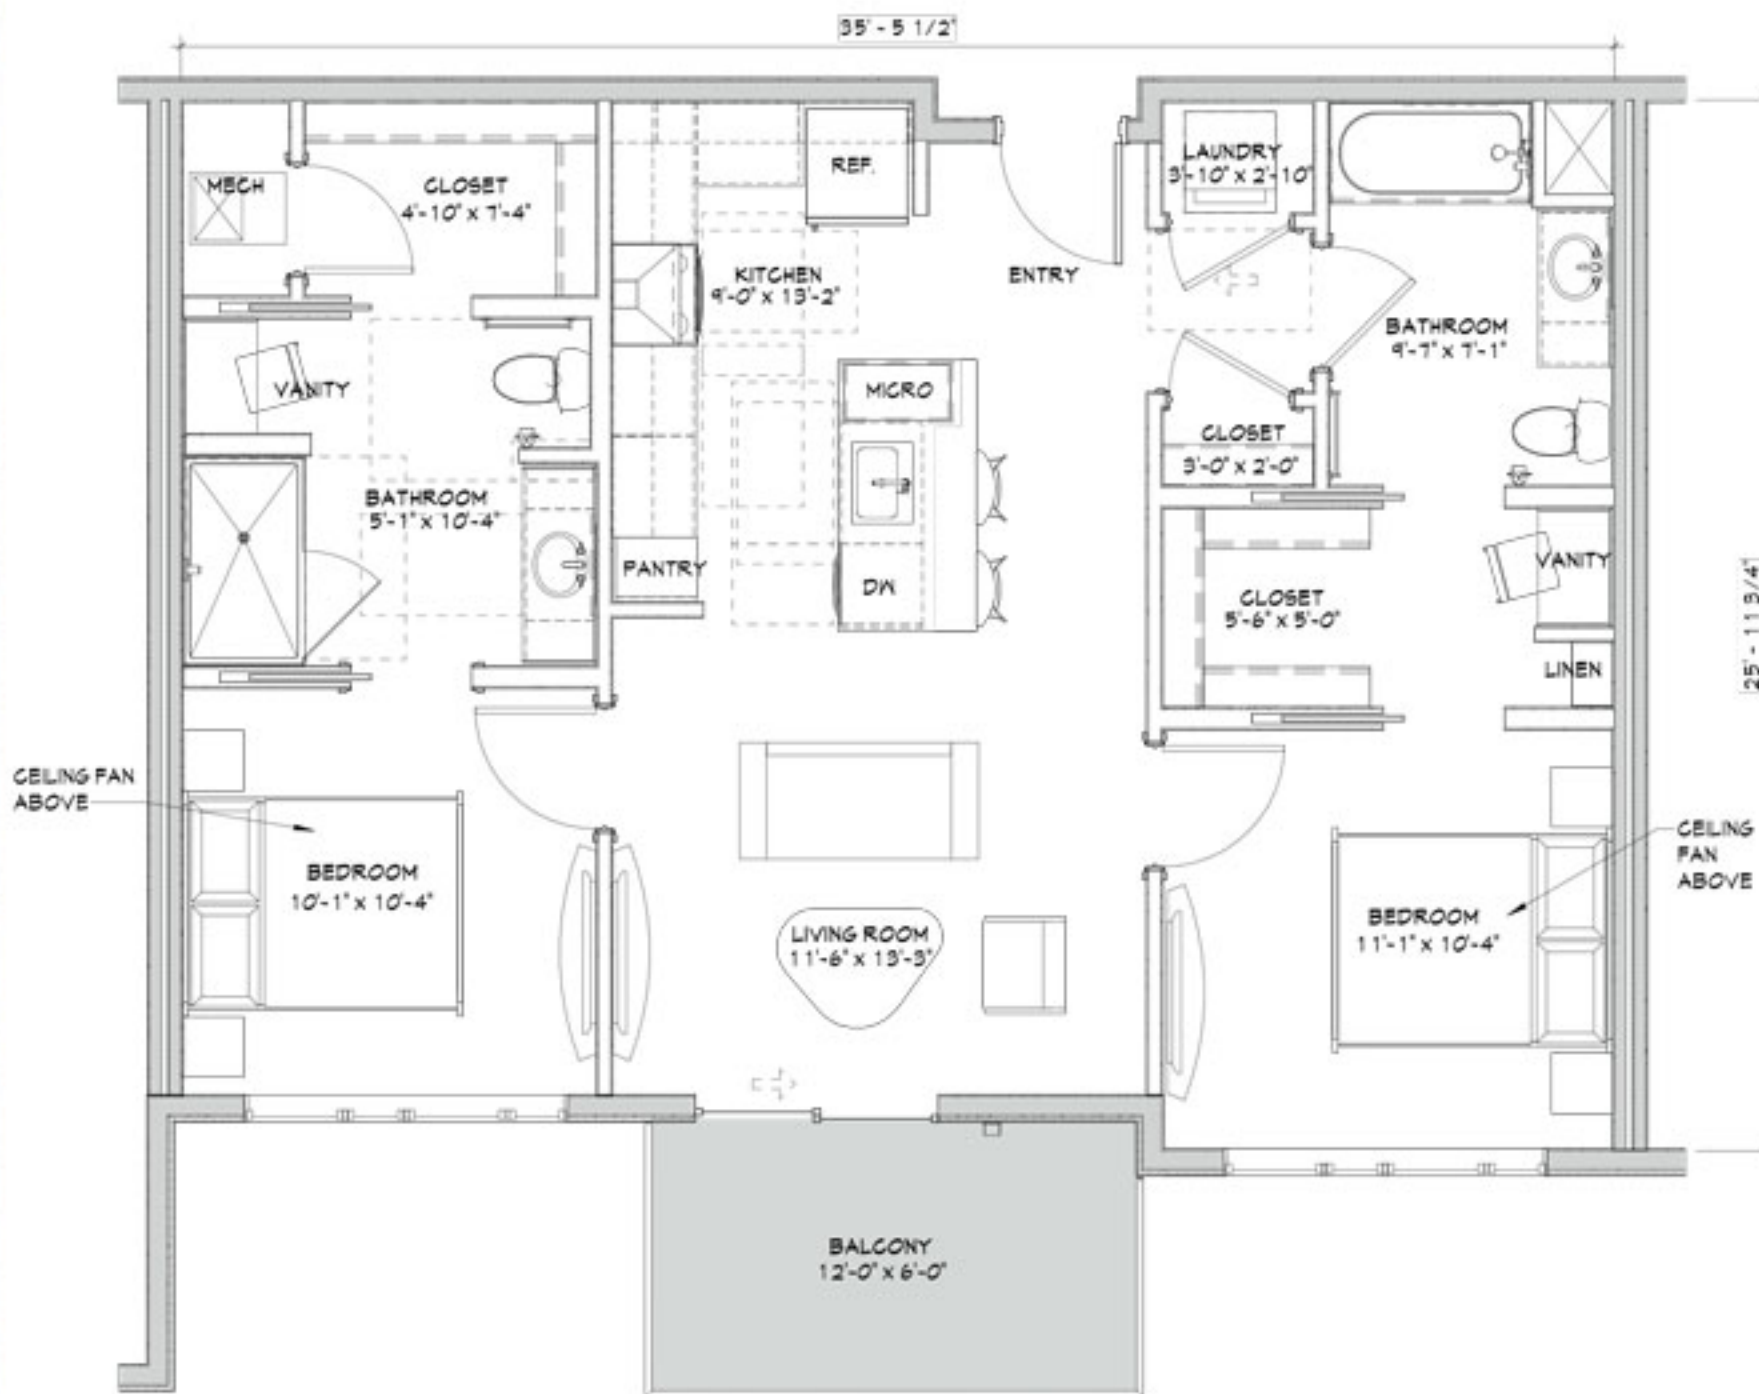

WALNUT TRACE

National Church Residences

Sycamore

2 Bedrooms + 2 Baths • 946 sq. ft.

Date: _____ Unit #: _____ Price: _____

389 Olde Ridenour Road, Gahanna, OH 43230

844-211-1236 • www.WalnutTrace.org